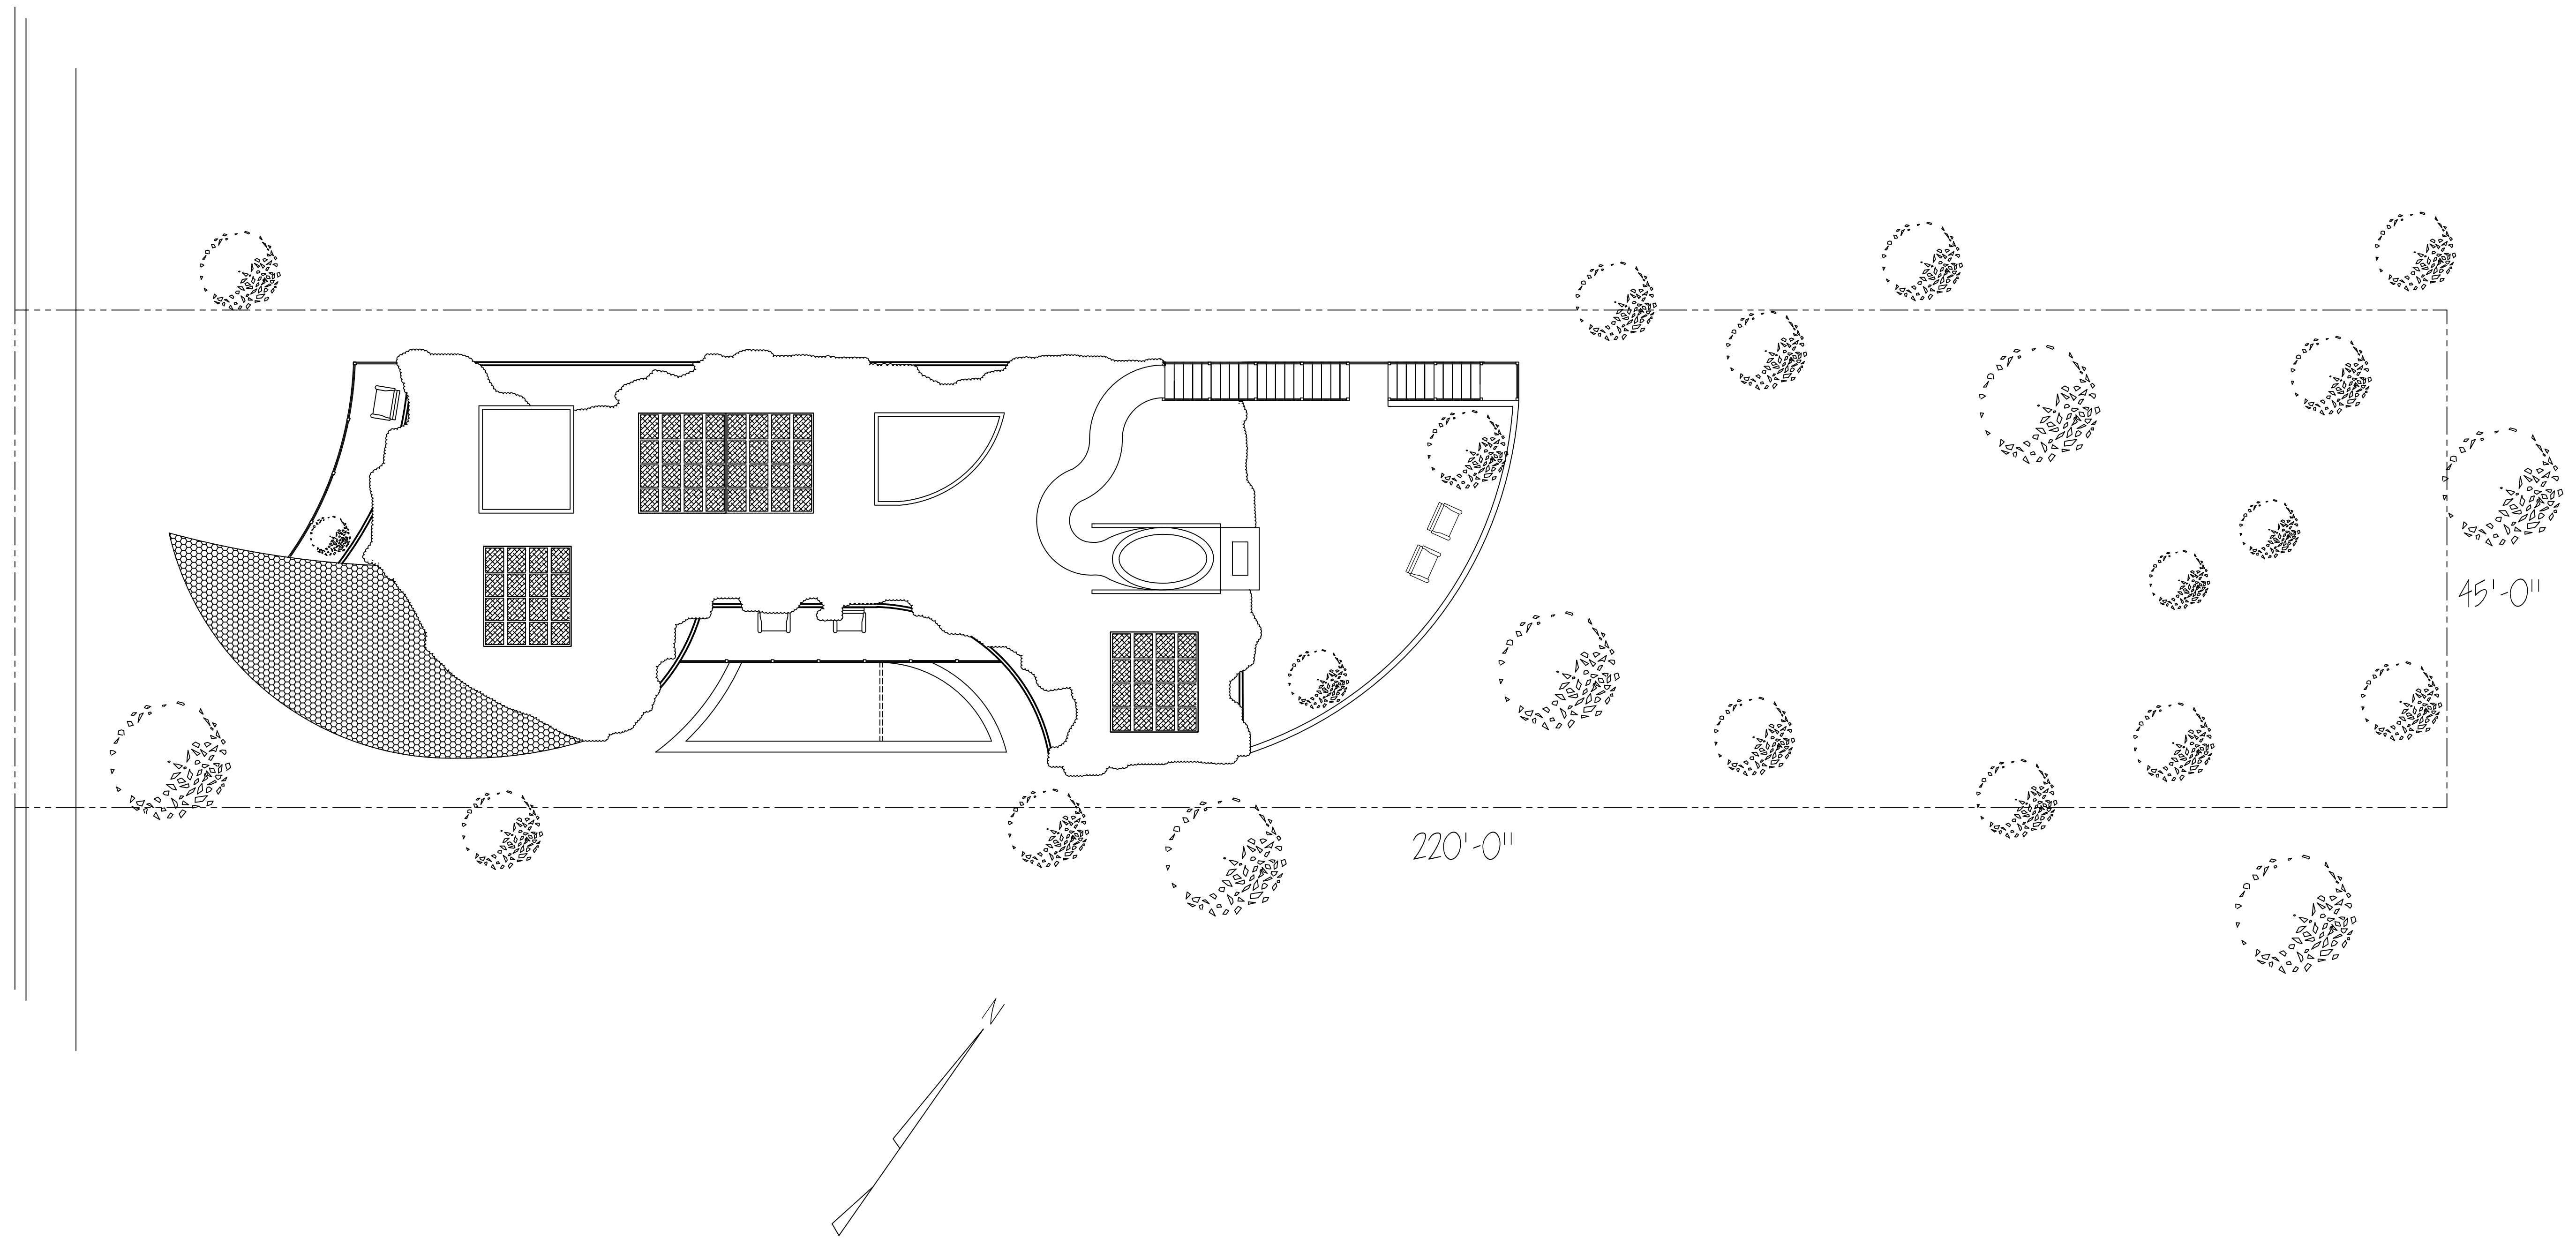

Bailey Avenue

Site Plan	SCALE: 1"=1/8"
Student: L1	03/27/10